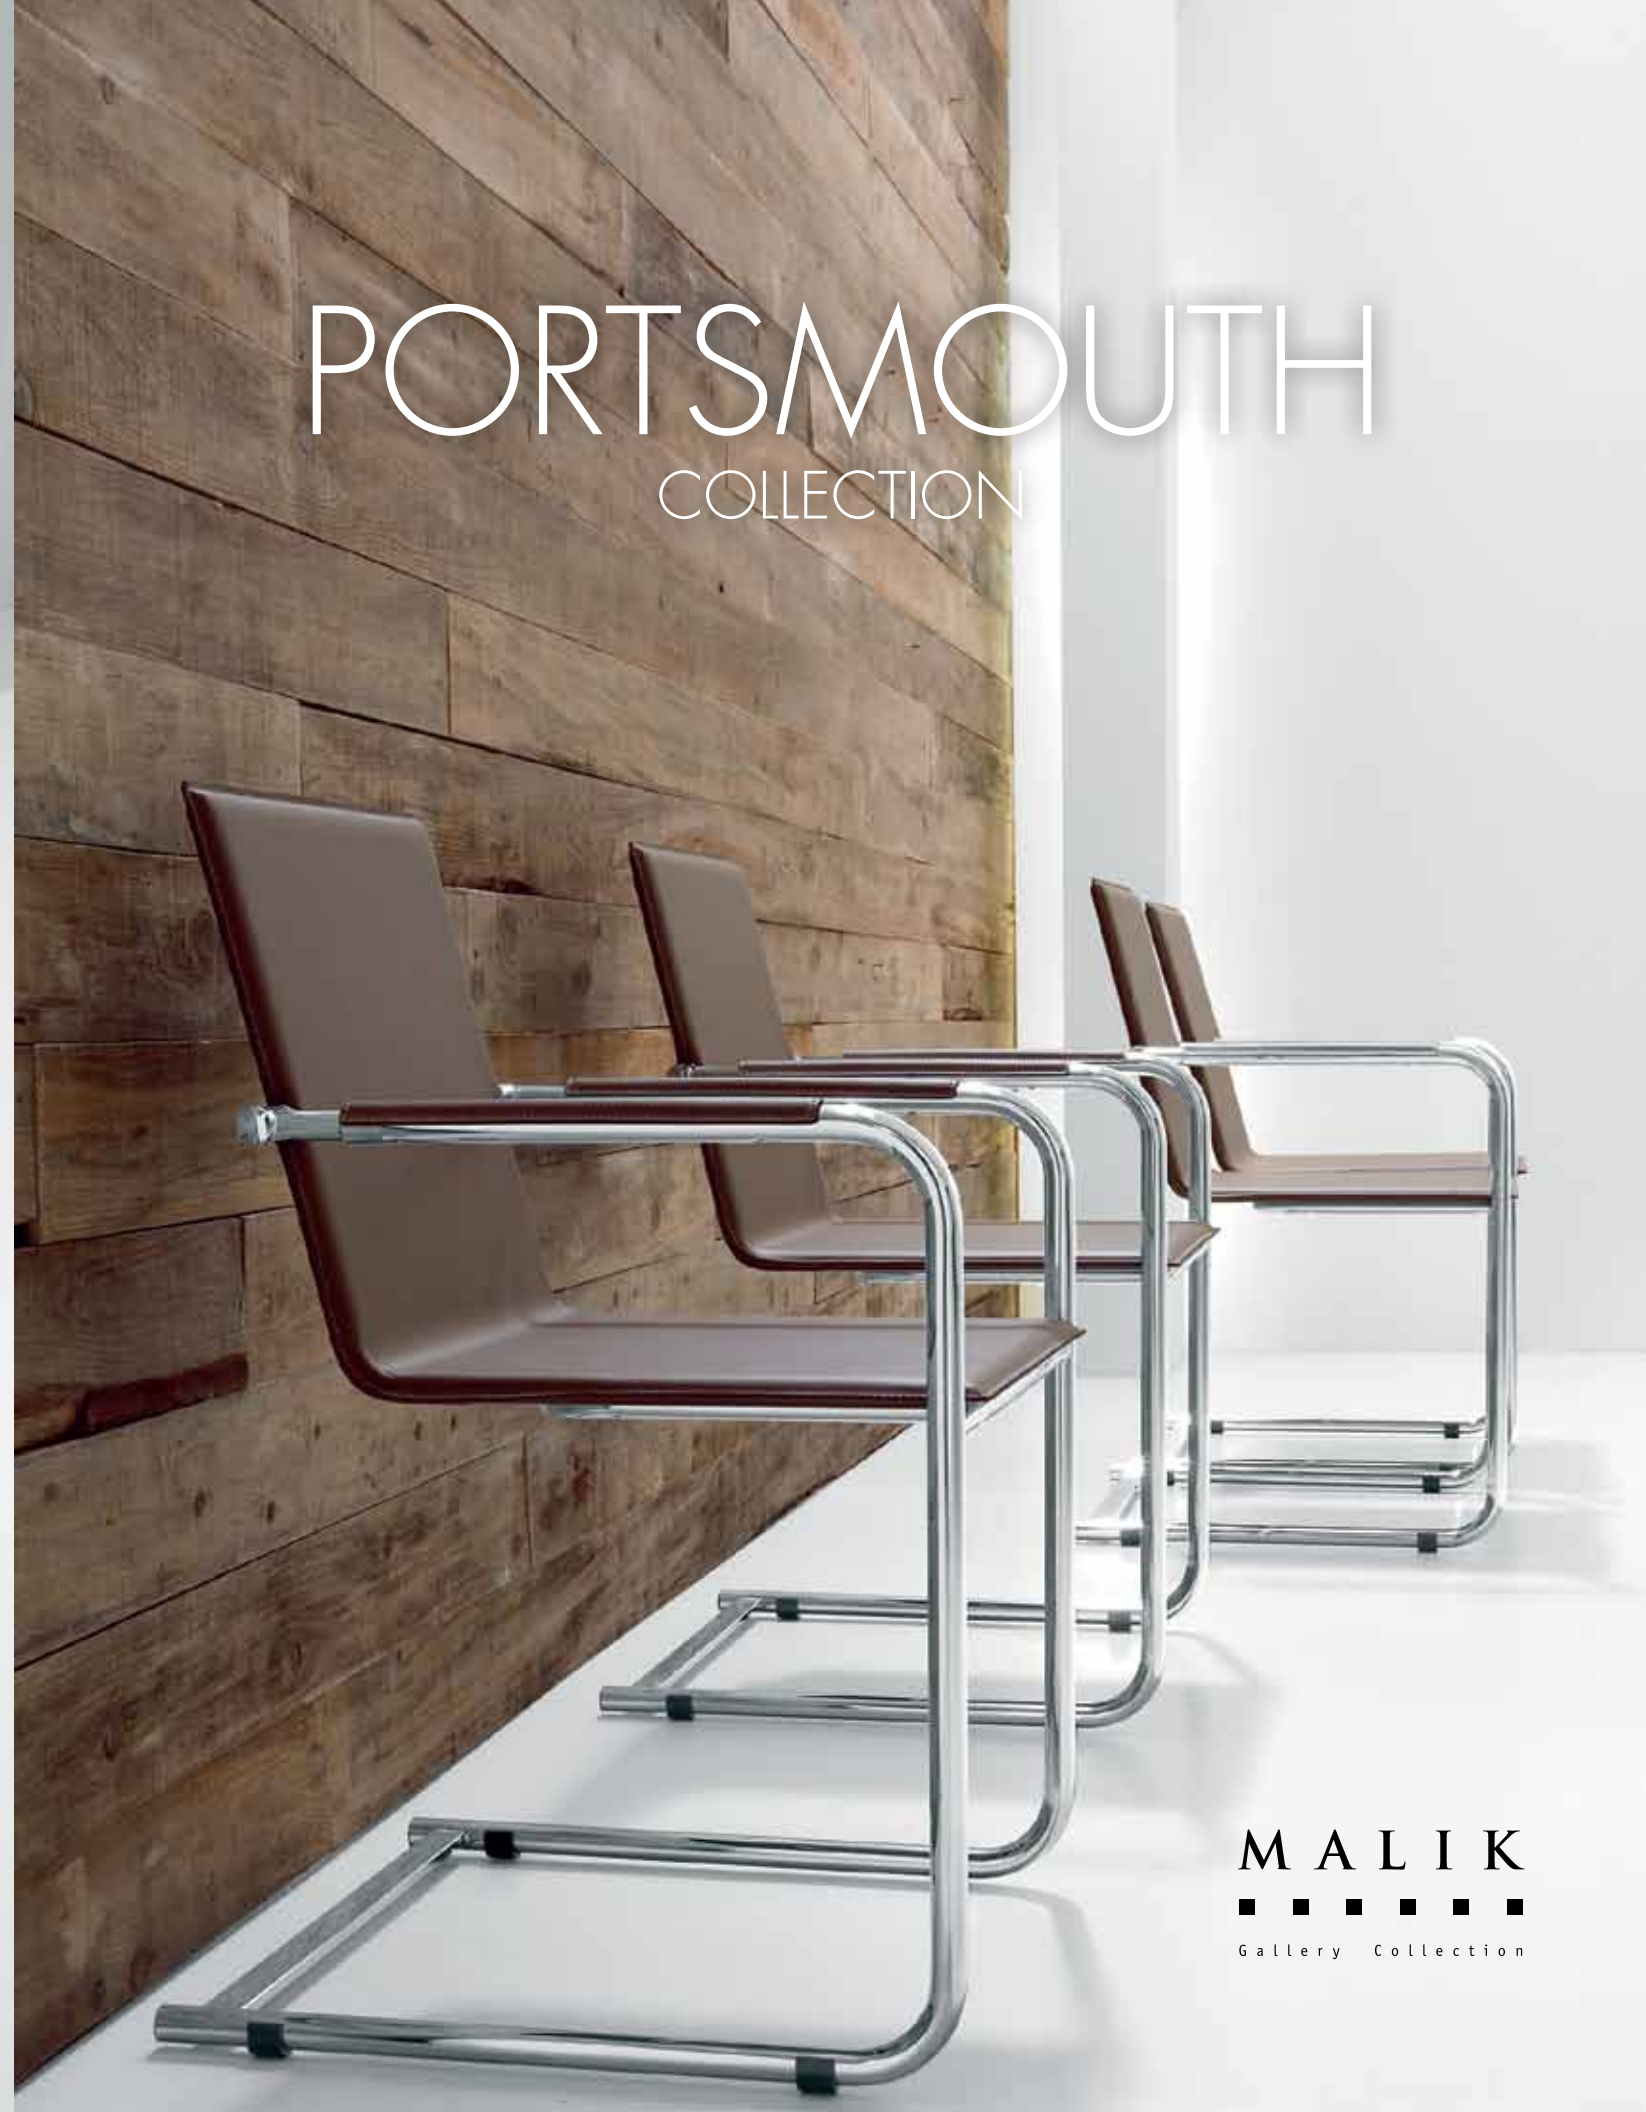

MALIK GALLERY COLLECTION | 888.550.4398 | www.malikgallery.com | info@malikgallery.com

PORTSMOUTH

COLLECTION

MALIK
■ ■ ■ ■ ■
Gallery Collection

**Portsmouth Stackable Armchair
C-C-1740**

Stackable upholstered armchair. Tubular steel frame with polished chrome finish. Seat, back and armrests upholstered in hide leather, fabric or soft leather. Stacks 5 high. Gangable. Minimum 2 per order.
Height: 32¼"
Depth: 22¾"
Width: 21¾"
Seat Height: 18¼"
Arm Height: 26"

**Portsmouth Cantilever - Flat Steel
C-C-7425**

Cantilever armchair with flat steel frame finished with polished chrome. Polyurethane foam seat and back upholstered with fabric or leather.
Height: 34¾"
Depth: 22½"
Width: 20¾"
Seat Height: 19"
Arm Height: 26"

**Portsmouth - Cantilever
C-C-7416**

Cantilever armchair with round tubular steel frame. Frame finished in polished chrome. Seat, back and armrests upholstered with hide leather, fabric, or soft leather.
Height: 35"
Depth: 23¾"
Width: 21¼"
Seat Height: 18¼"
Arm Height: 26"

**Portsmouth - Delight Stackable Armchair
C-C-7429**

Stackable upholstered armchair. Tubular steel frame with polished chrome finish. Seat, back and armrests upholstered with fabric or leather. Thick seat compared to standard Portsmouth. Available with horizontal channel stitch. Stacks 5 high. Gangable. Available with removable writing tablet. Minimum 2 per order.
Height: 32¼" Depth: 23"
Width: 21¾"
Seat Height: 18¼"
Arm Height: 26¼"