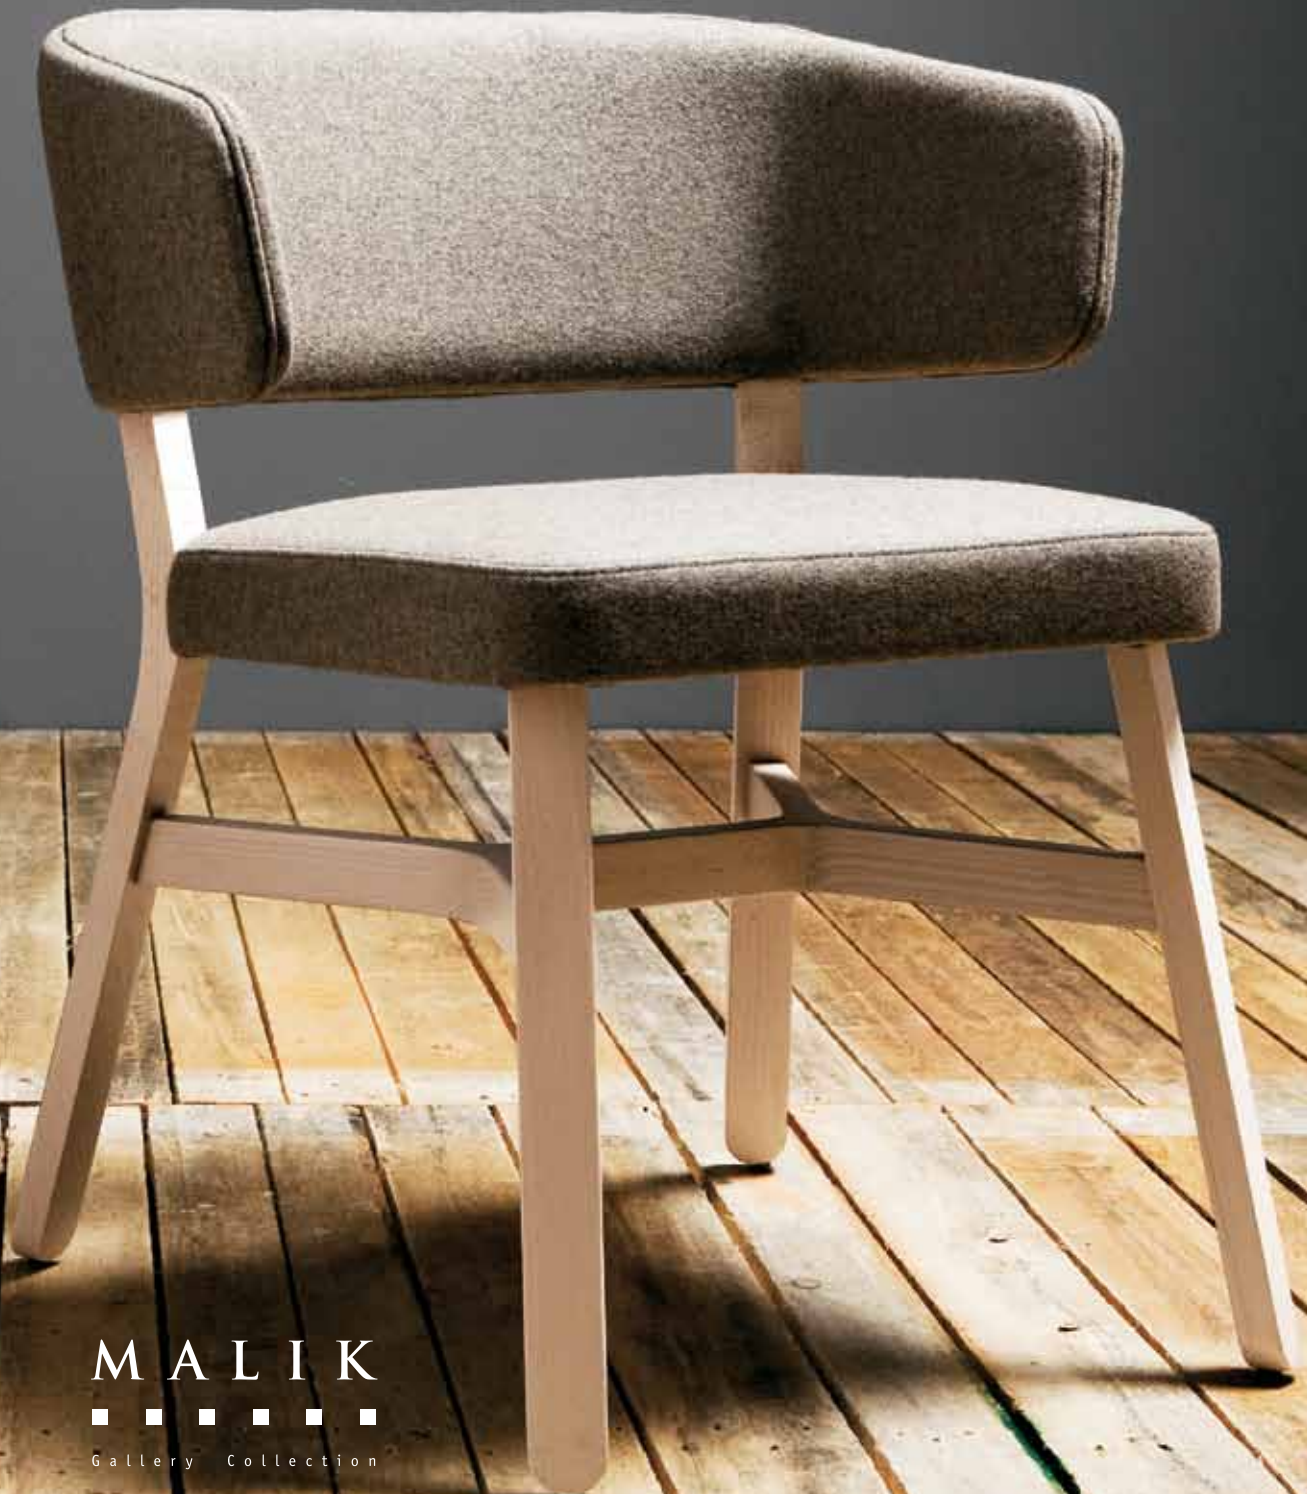

OSLO

MALIK

Gallery Collection

Oslo Side Chair C-C-7360

H 30" D 21" W 21½" SH 19"

Upholstered side chair. Base and frame in stained or lacquered beechwood. Seat and back upholstered with fabric or leather.

Oslo Lounge Chair C-C-7362

H 27¼" D 24¾" W 28¼" SH 16¼" ArH 25¼"

Upholstered lounge chair. Base and frame in stained or lacquered beechwood. Seat and back upholstered with fabric or leather.

Oslo Armchair C-C-7361

H 30" D 21" W 24½" SH 19" ArH 27½"

Upholstered armchair. Base and frame in stained or lacquered beechwood. Seat and back upholstered with fabric or leather.

Oslo Stool C-C-7363

H 39" D 20¾" W 20¾" SH 32¼"

Upholstered stool. Base and frame in stained or lacquered beechwood. Seat and back upholstered with fabric or leather.

Oslo Stool – High C-C-7364
H 32¼" D 20½" W 20¾" SH 32¼"
Upholstered stool. Base and frame in
stained or lacquered beechwood.
Seat upholstered with fabric or leather.

Oslo Dining Height Table – Round C-T-7373
H 29½" Dia 47¼"
Dining height table with natural
or stained beechwood frame.
Lacquered MDF top.