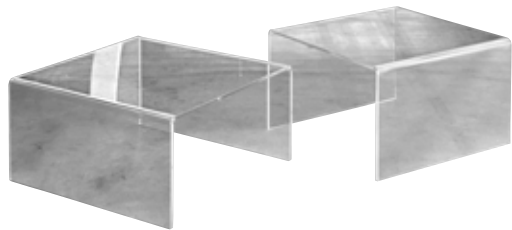

Memoria Coffee Table Plexi 15 C-T-7838-15
H 15³/₄" D 23³/₄" W 23³/₄"

Memoria Coffee Table - Plexi 13 C-T-7838-13
H 13" D 23³/₄" W 23³/₄"

Clear Plexiglass coffee table.