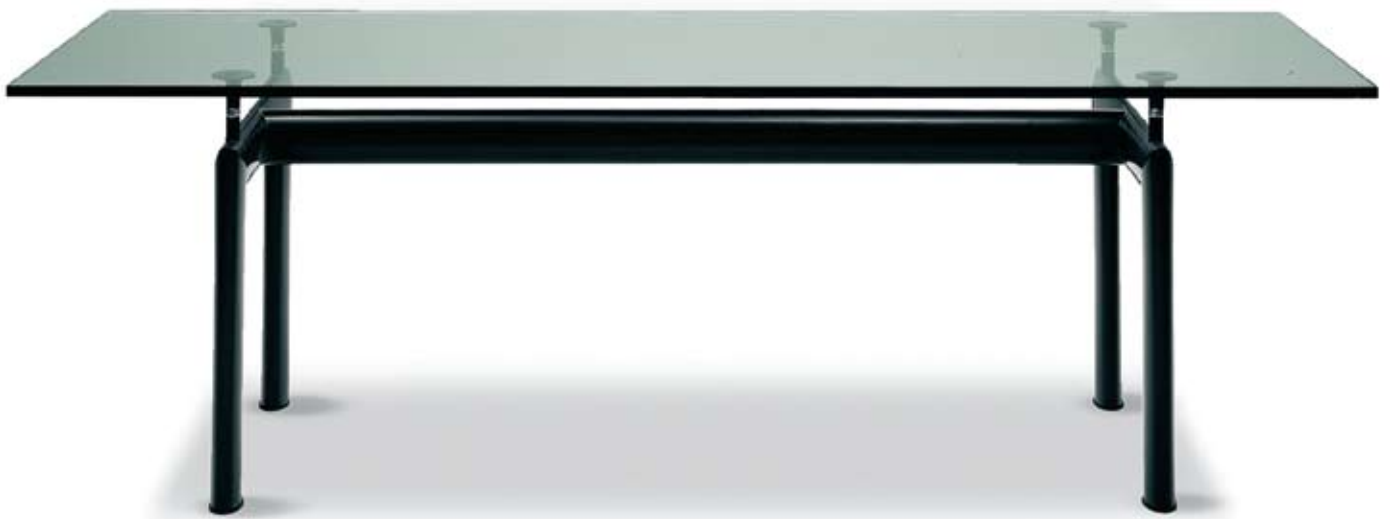

H 28" D 23 1/2" W 24" SH 20" COM Yds.: 1.5

Sling Armchair

MC-C-911

H 26" D 25" W 23 3/4" SH 15"

Adjustable Height Table

MC-T-913

H 29 1/2" D 33 1/2" W 86 1/2" 3/4" top

Coffee Table