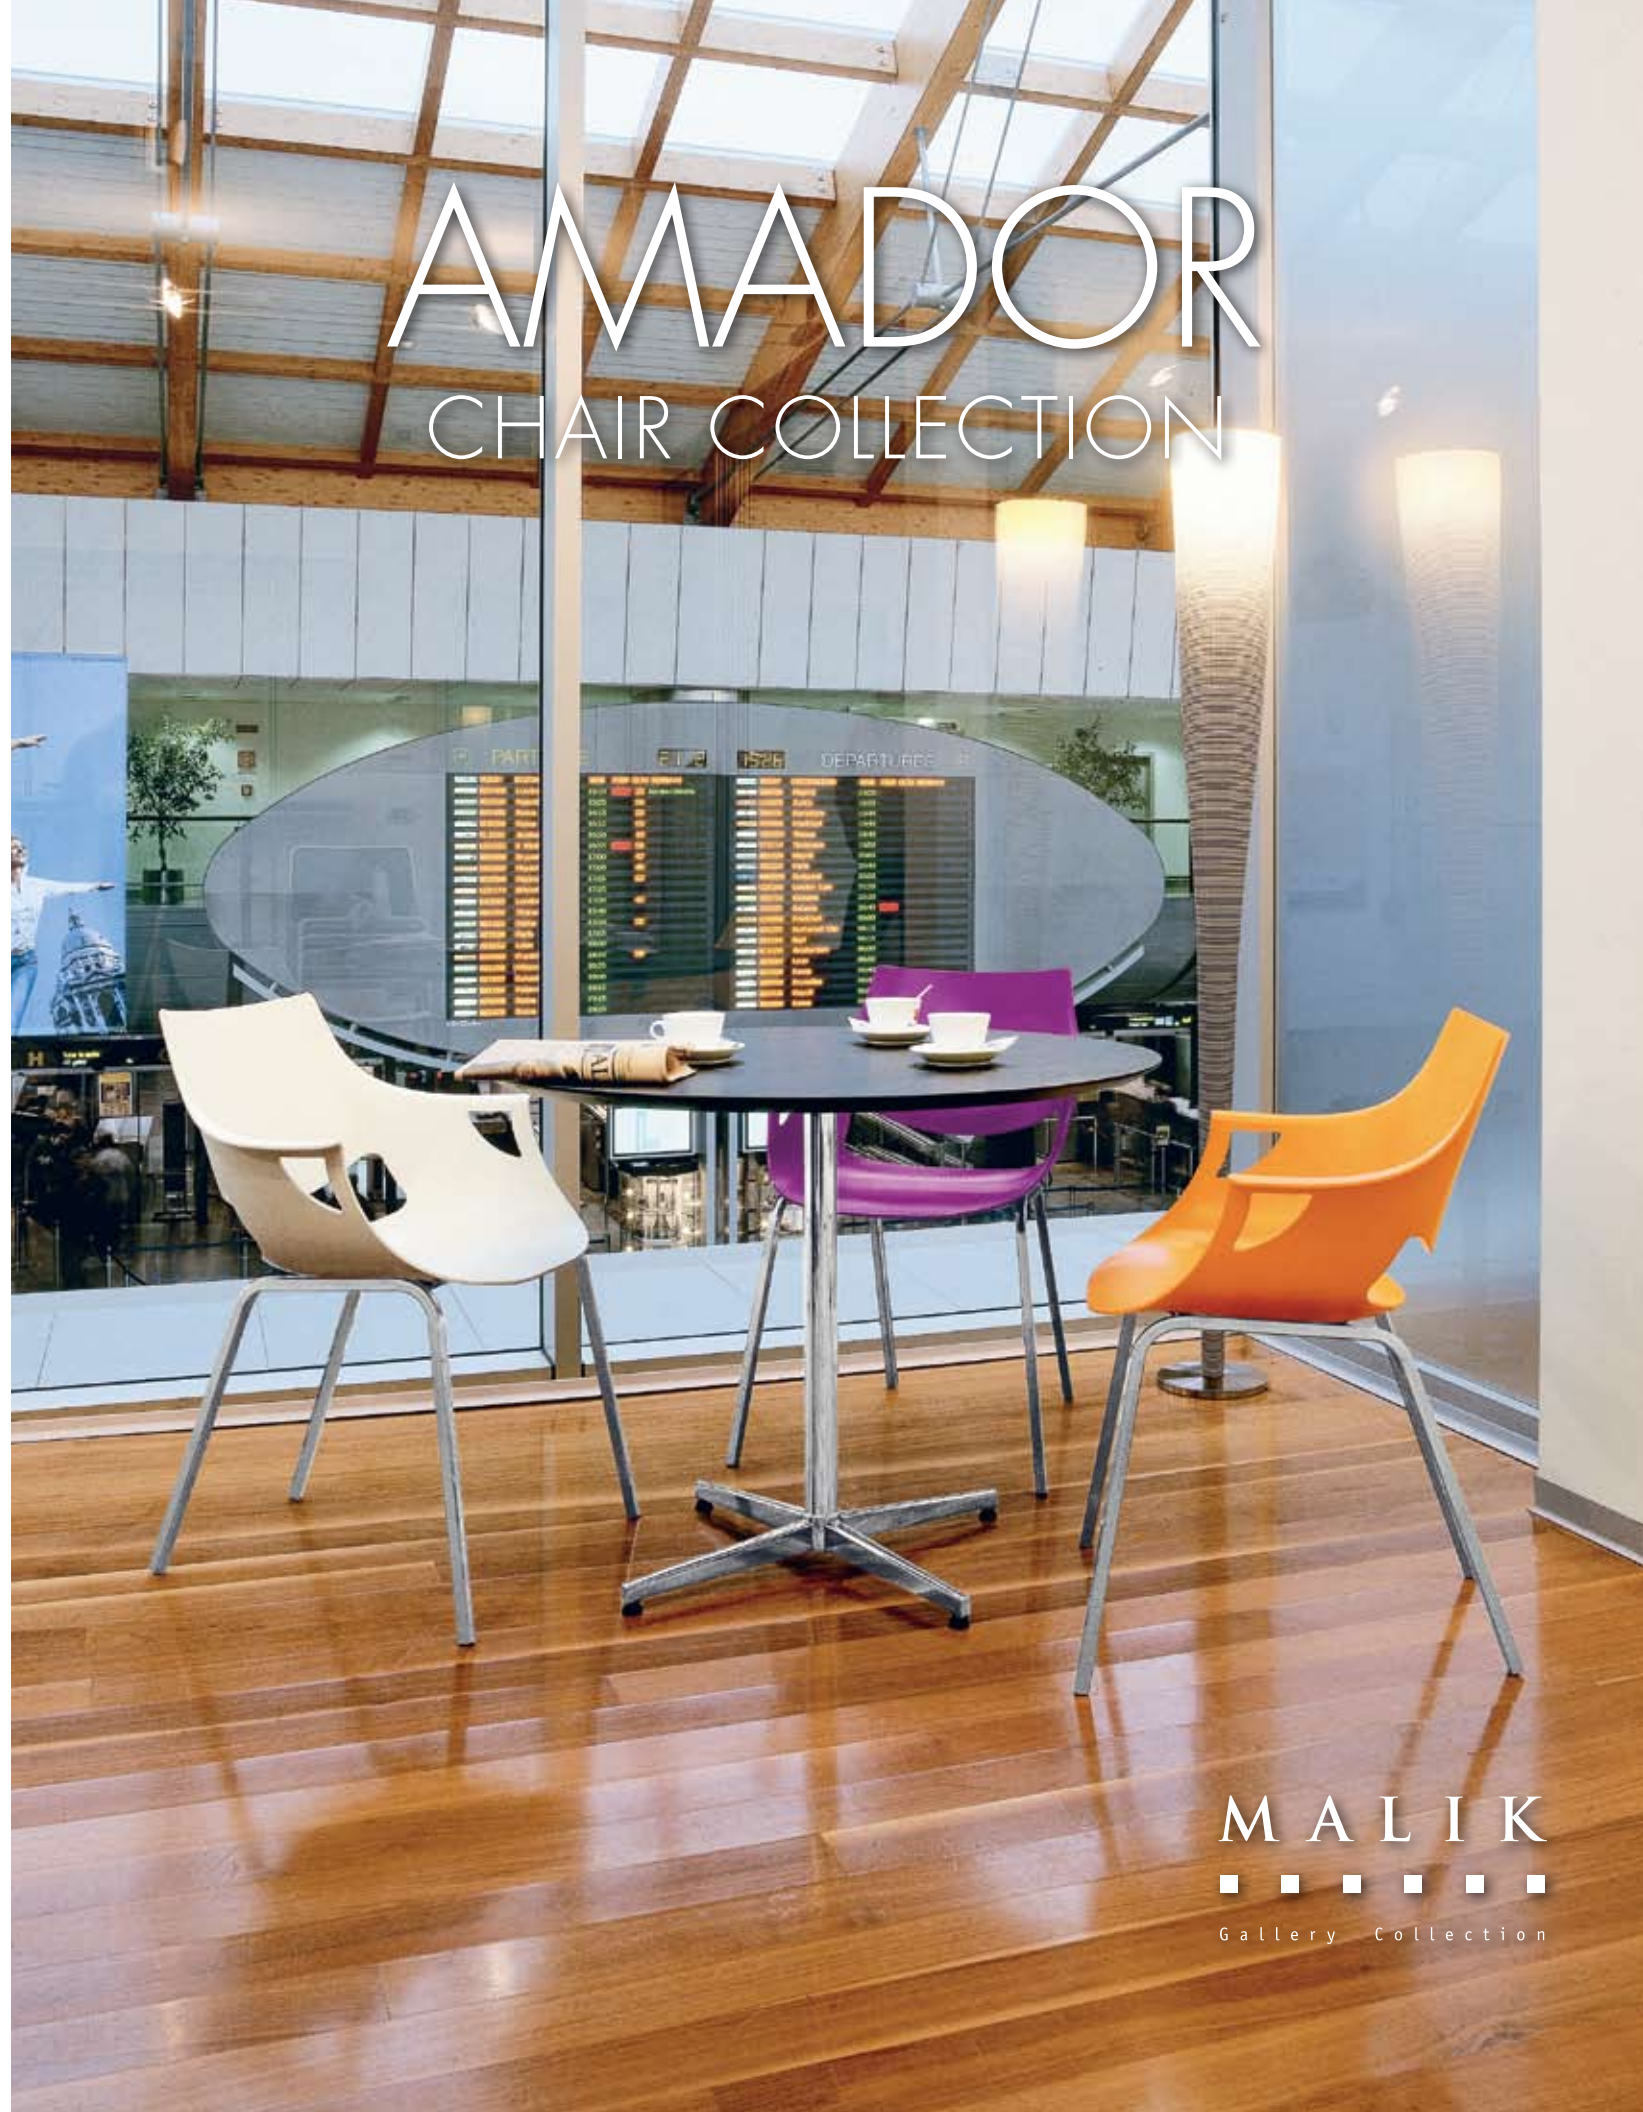

MALIK GALLERY COLLECTION | 888.550.4398 | www.malikgallery.com | info@malikgallery.com

AMADOR

CHAIR COLLECTION

MALIK
■ ■ ■ ■ ■ ■
Gallery Collection

AMADOR

Amador Side Chair C-C-6815
 Stack chair with square tubular steel legs powder coated aluminum color. Available in polycarbonate, polypropylene, or upholstered in fabric or leather. Stacks 5 high. Available as seat beam placement.
 H 32¼" D 25¼" W 19¾" SH 17¾" AH 25½"

Amador Castor Base Chair C-C-6817
 Castor base chair with polished chrome base. Swivel. Height adjustable. Available in polycarbonate, polypropylene colors, or upholstered in fabric or leather.
 H 30¾ - 34¾" D 25¼" W 19¾" SH 15¾ - 19¾"